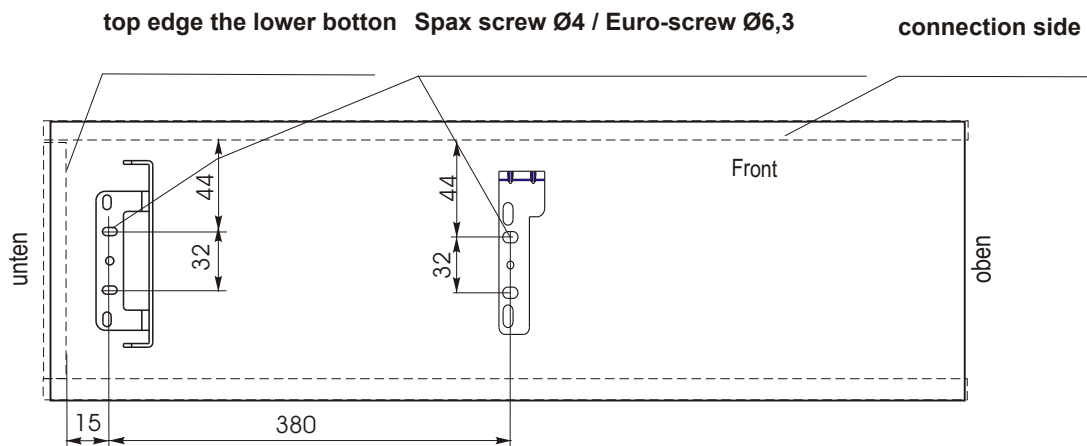

A. Mounting of the pull-out frame with the cabinet front