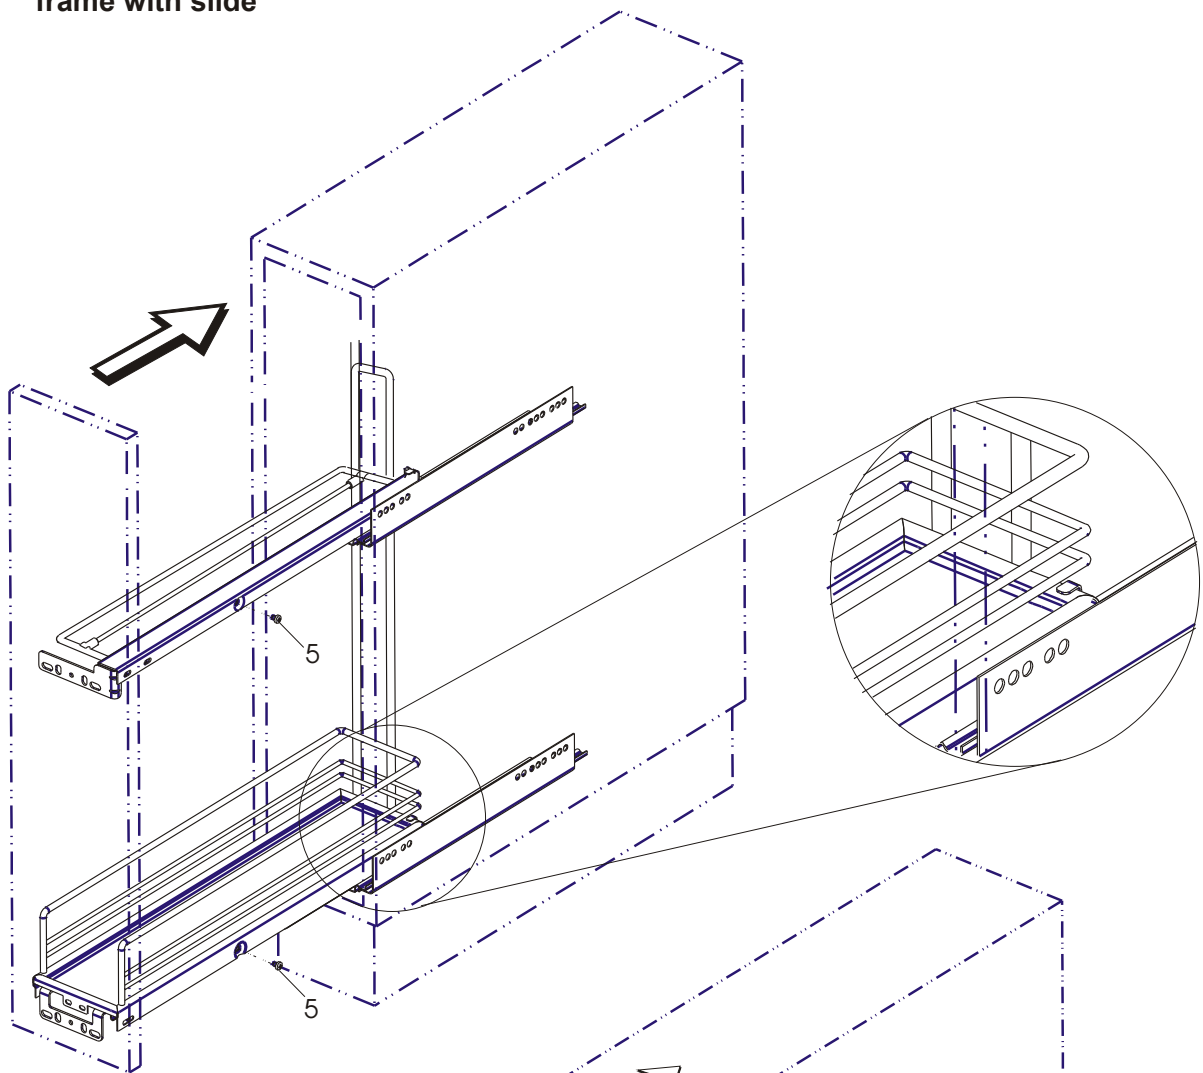

C. Mounting of the pull-out frame with slide