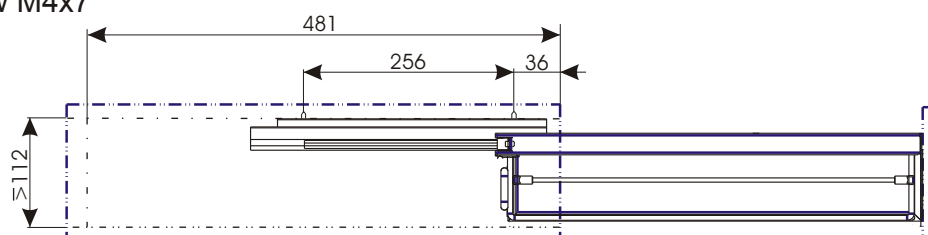

## Mounting instructions for full-extension baking sheet pull-out

1. pull-out frame

2. pull-out slide

3. top front connection

4. bottom front connection

5. Sp-tooth screw VZ M4x4

6. Spax screw Ø4/ Euro-screw Ø6.3  
(not included in the delivery)

## A. Mounting of the pull-out frame with the cabinet front