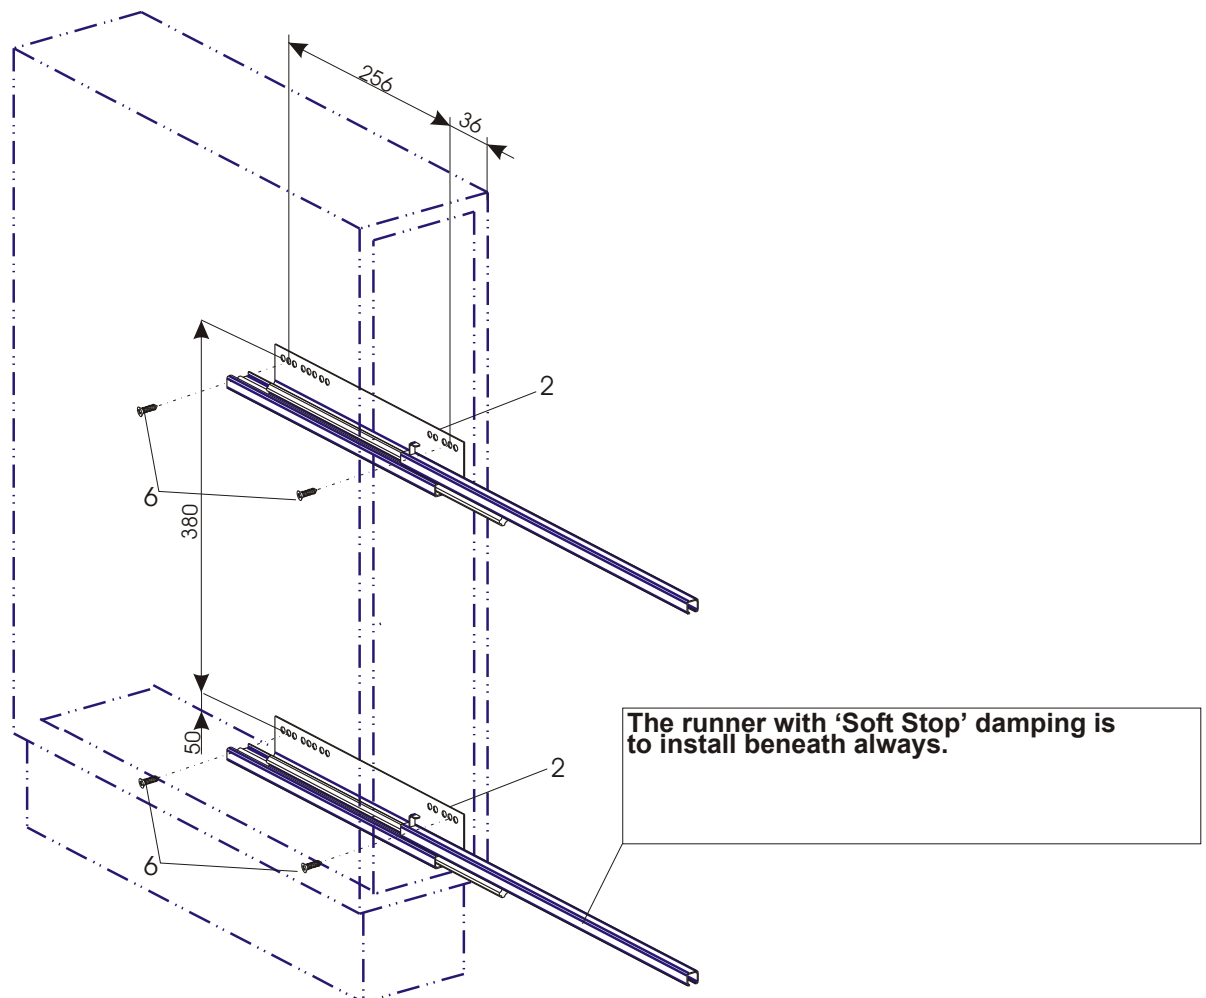

## Mounting instructions for full-extension baking sheet pull-out

1. pull-out frame

2. pull-out slide

3. top front connection

4. bottom front connection

5. Sp-tooth screw VZ M4x4

6. Spax screw Ø4/ Euro-screw Ø6.3  
(not included in the delivery)

7. soucer-head srew M4x7

## A. Mounting of the pull-out frame with the cabinet front

## B. Mounting of slide