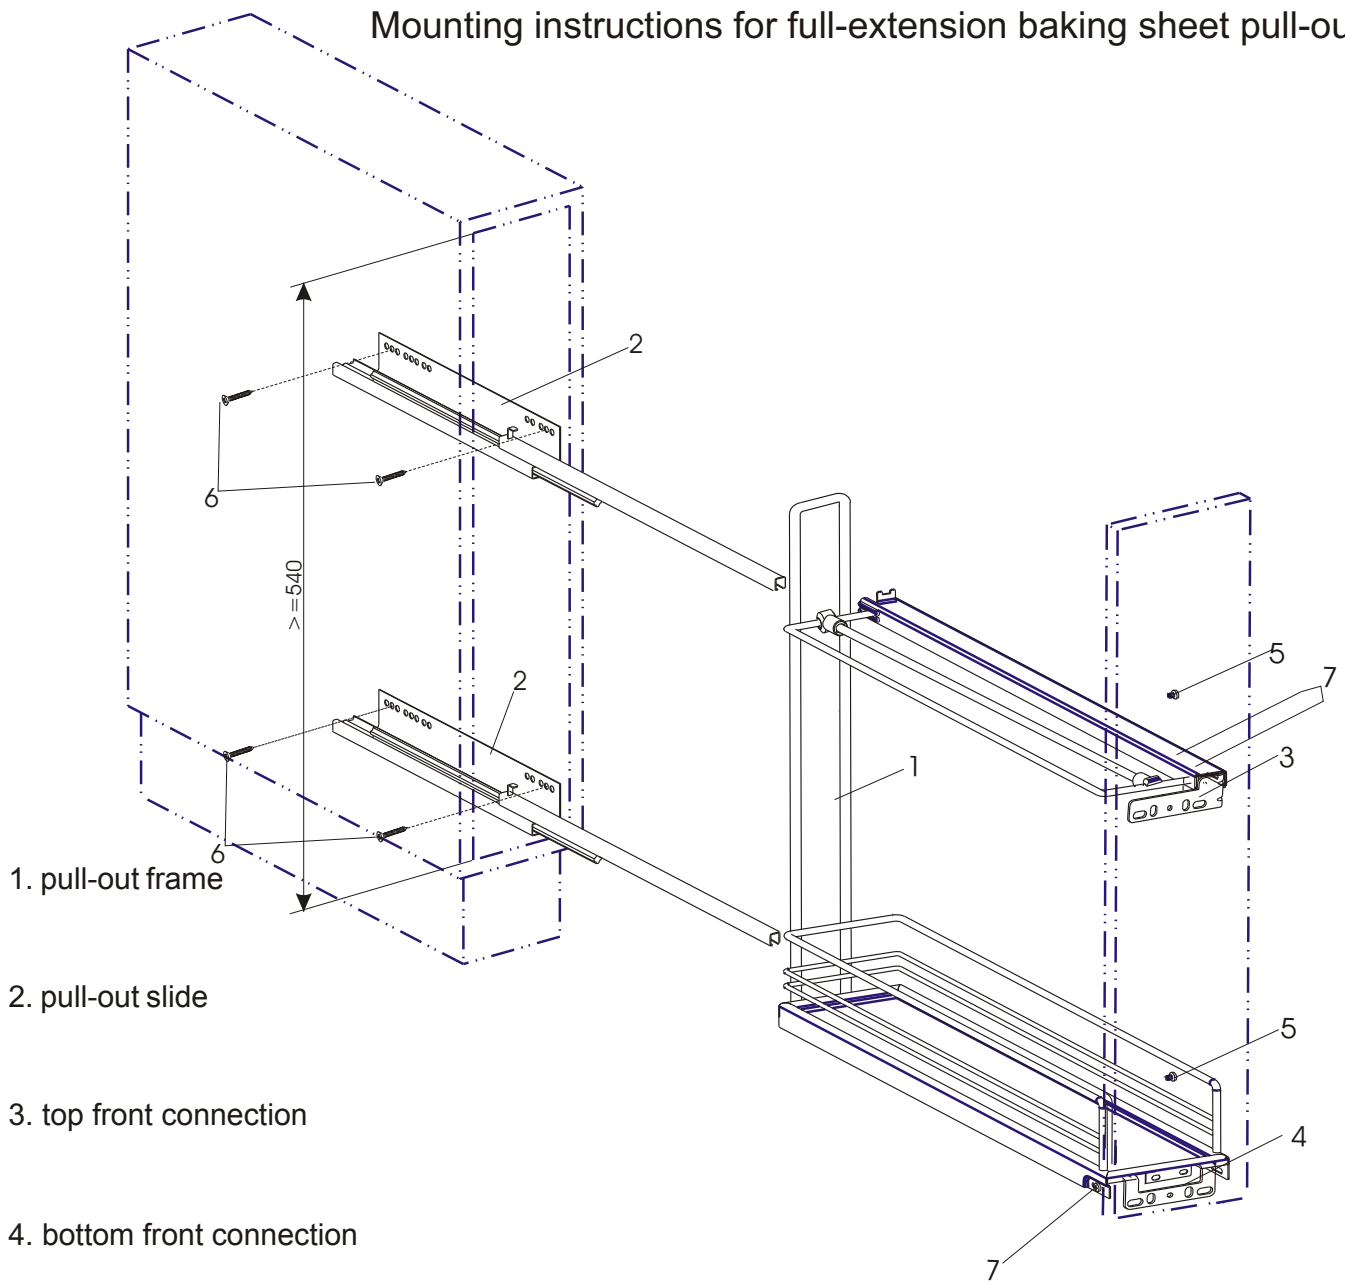

## Mounting instructions for full-extension baking sheet pull-out

1. pull-out frame

2. pull-out slide

3. top front connection

4. bottom front connection

5. Sp-tooth screw VZ M4x4

6. Spax screw Ø4/ Euro-screw Ø6.3  
(not included in the delivery)

7. soucer-head srew M4x7

## A. Mounting of the pull-out frame with the cabinet front

## B. Mounting of slide